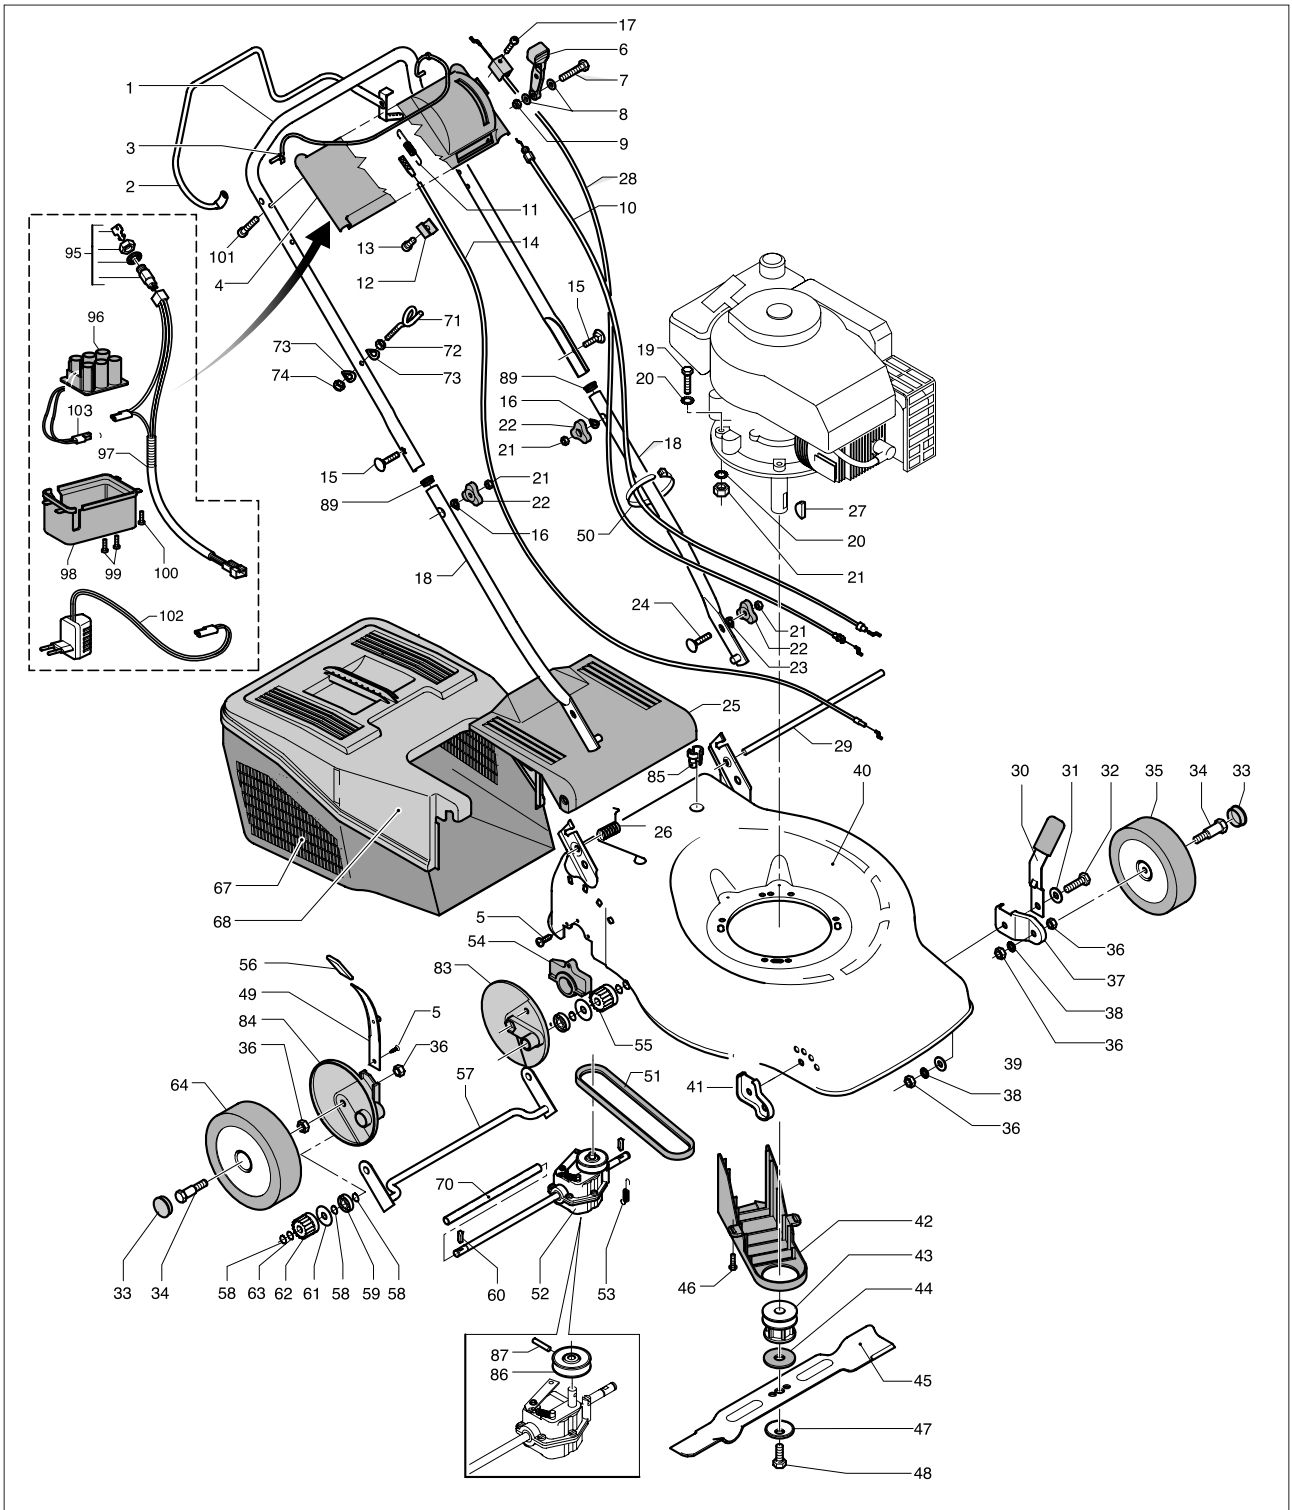

brand	PARTNER

date	OCT/04	SHEET 1/2

Model

P 4046SDE

Product number

953878142